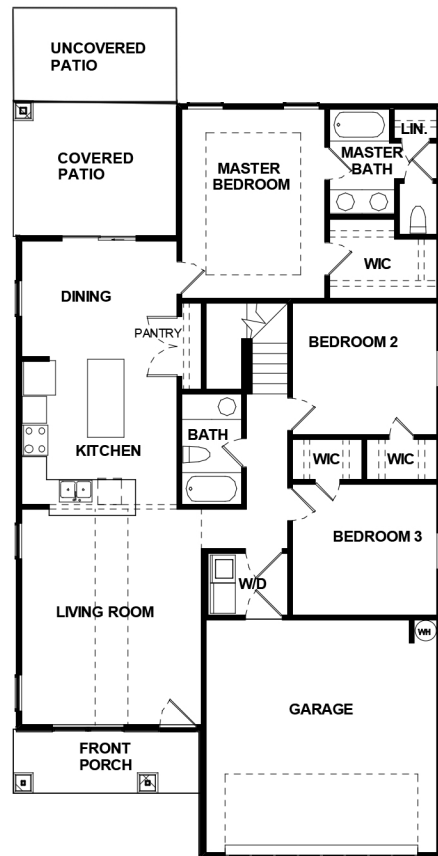

LAKESIDE

1752 square feet
Optional Closet
40 square feet

SECOND FLOOR

FIRST FLOOR